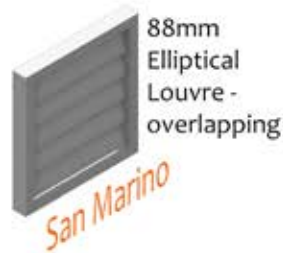

operable bi-fold louvres

fixed and operable louvre screens

Fixed: Your choice of 4 profiles / blade sizes for privacy

Operable: Available in sliding, fixed or bi-fold

With fixed or operable blades using bi-fold, fixed or sliding frames, our aluminium louvres are powder coated to a wide range of colours for :