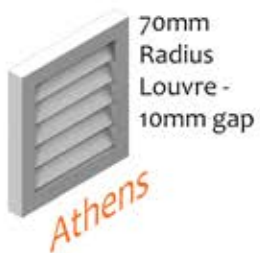

operable bi-fold louvres

fixed and operable louvre screens

Fixed: Your choice of 4 profiles / blade sizes for privacy

Operable: Available in sliding, fixed or bi-fold

With fixed or operable blades using bi-fold, fixed or sliding frames, our aluminium louvres are powder coated to a wide range of colours for :