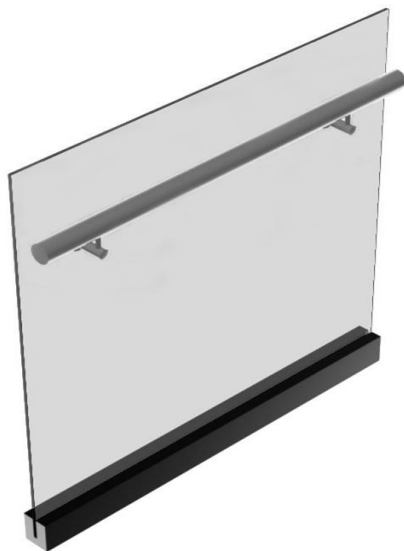

# aluminium + glass - groove

Pool Fence

Balustrade

## STANDARD SPECIFICATIONS

Powder coated Aluminium Channel  
12mm toughened  
Grade "A" safety glass  
Level, Raking, Segmented  
Handrail Top or Side Fixed  
Balustrade 1020mm High  
Pool Fence 1250mm High

### Stainless Steel

38 Dia Round  
50 Dia Round  
50 Dia Round Channel  
50 x 25 Rectangular  
50 x 25 Rectangular Channel  
50 x 10 Flar Bar  
70 x 40 Oval