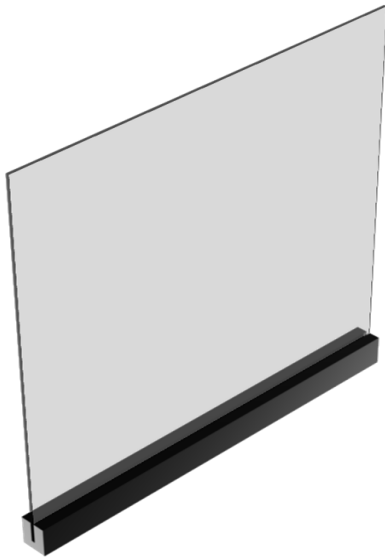

# aluminium + glass - groove

Pool Fence

Balustrade

## STANDARD SPECIFICATIONS

Powder coated Aluminium Channel  
12mm toughened  
Grade "A" safety glass  
Level, Raking, Segmented  
Handrail Top or Side Fixed  
Balustrade 1020mm High  
Pool Fence 1250mm High

### Stainless Steel

38 Dia Round  
50 Dia Round  
50 Dia Round Channel  
50 x 25 Rectangular  
50 x 25 Rectangular Channel  
50 x 10 Flar Bar  
70 x 40 Oval