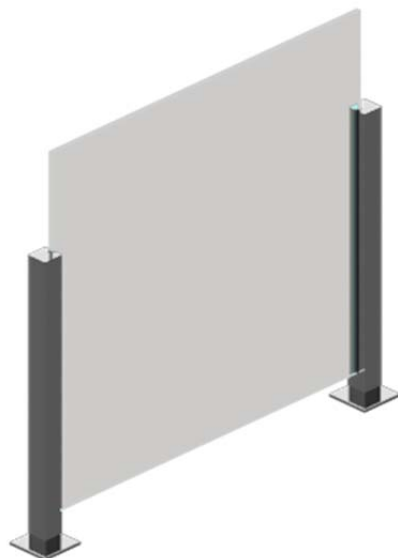

stainless steel + glass - swanbourne

Pool Fence

STANDARD SPECIFICATIONS

316 Marine Grade Stainless Steel
54mm x 54mm pocket glazed post
10mm toughened Grade "A" Safety Glass
100mm x 100mm square stainless steel base plates
Level, Raking, Segmented
High Polished or Satin Finish (Internal only)
Handrail Top or Side Fixed
Balustrade 1020mm High
Pool Fence 1250mm High

Balustrade

HANDRAIL OPTIONS

Stainless Steel
38 Dia Round
50 Dia Round
50 x 25 Rectangular
50 x 10 Flar Bar
70 x 40 Oval

Timber - Jarrah or Tasmanian Oak (Internal use only)
Slimview
Traditional
Round - 48mm